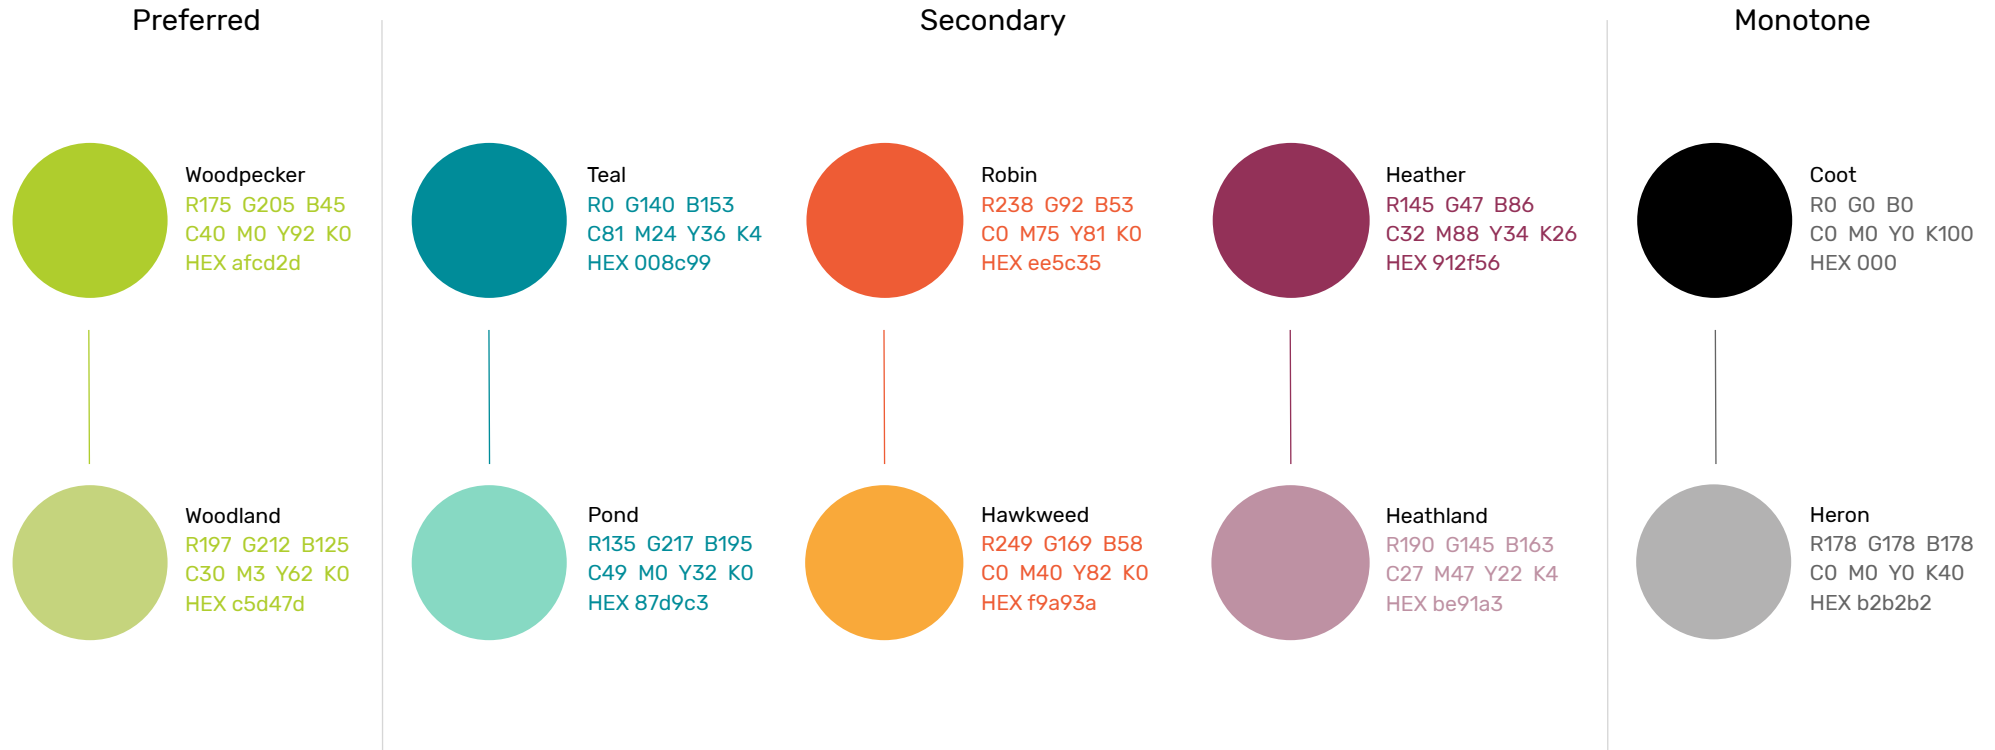

Brand Colour Palette

Here are our colours. They are bold and vibrant and are the first consideration when adding colour to design elements.

Woodpecker is the preferred brand colour, with Teal and Robin as alternative secondary options.

A second set of supporting colours are available to use. They are more subdued and designed to work in pairs with the main palette.